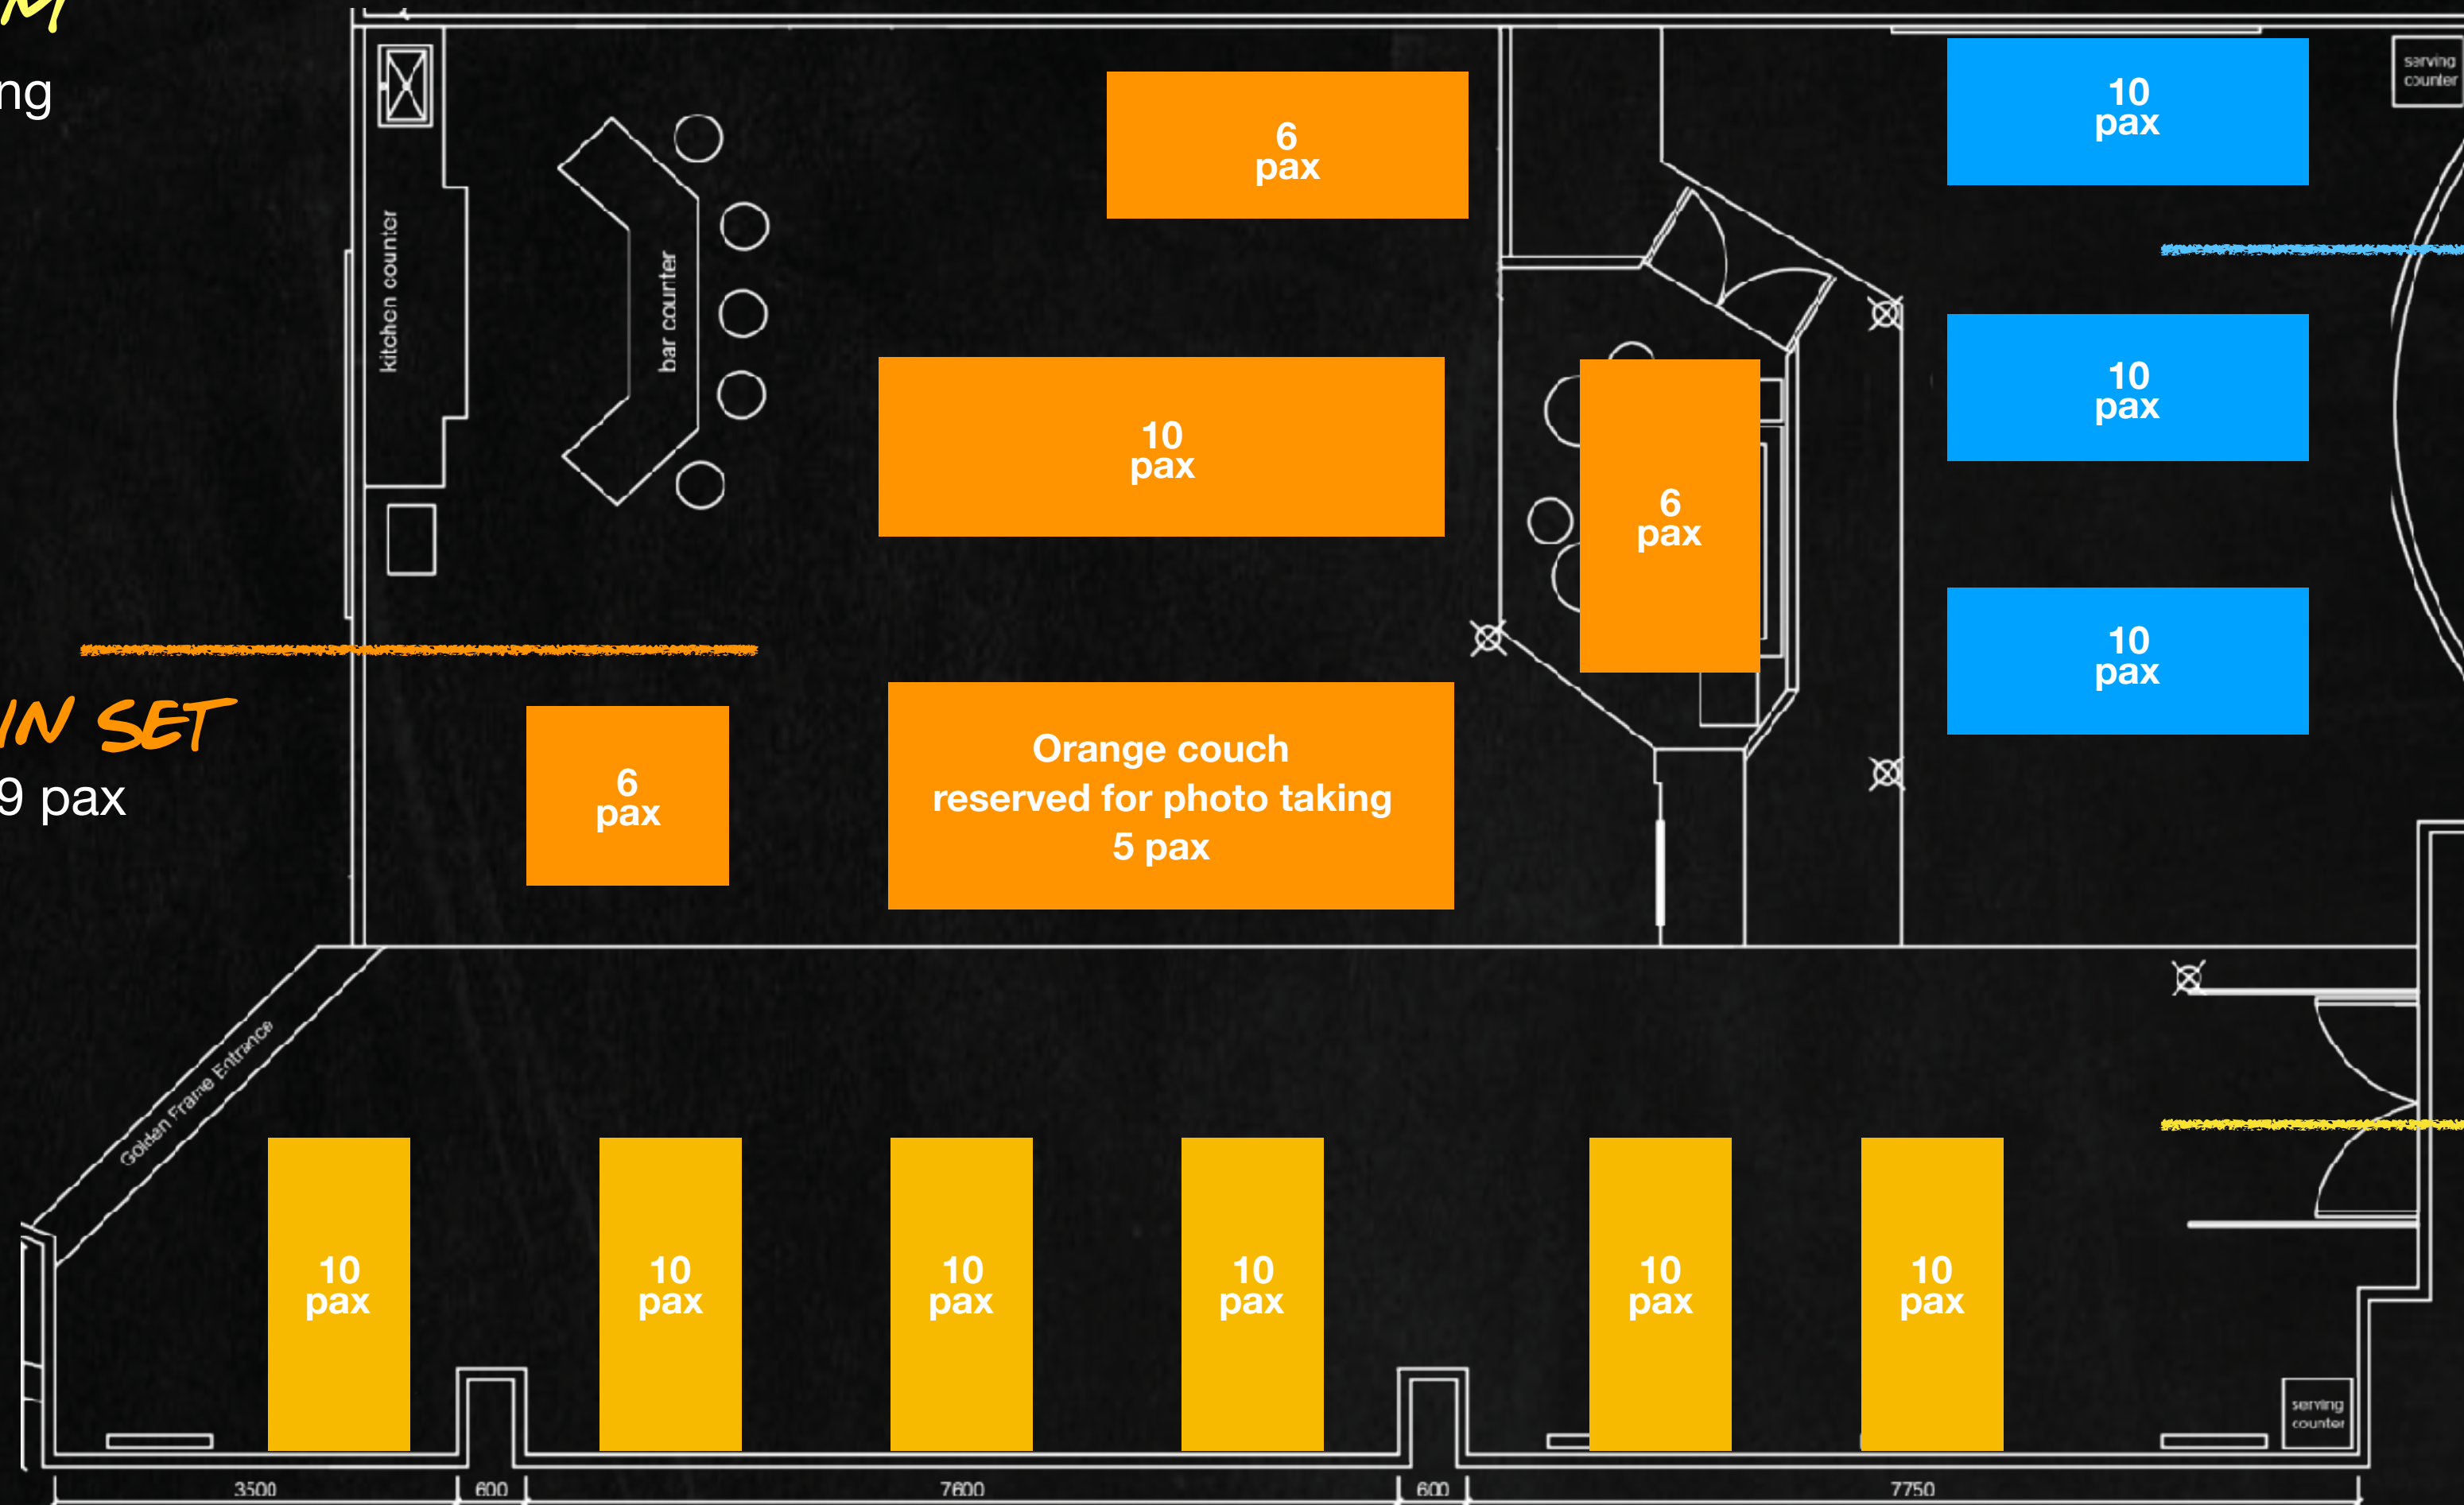

# PROPOSED THE FLOOR PLAN

**MUSEUM**

No seating

**MAIN SET**

39 pax

**ALFRESCO**

30 pax

**DIRECTORS**

60 pax